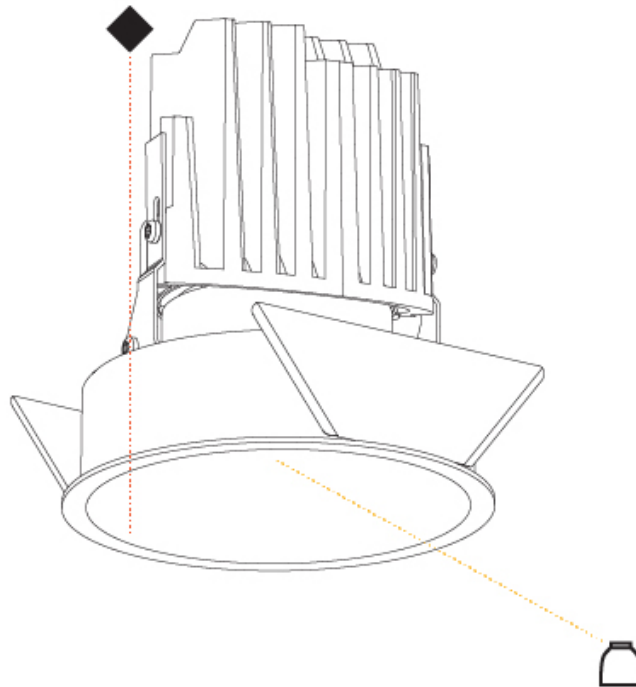

BIONIQ ROUND DEEP RECESSED

A35281-

PROJECT	_____
TYPE	_____
SPECIFIER	_____
QUANTITY	_____
DATE	_____