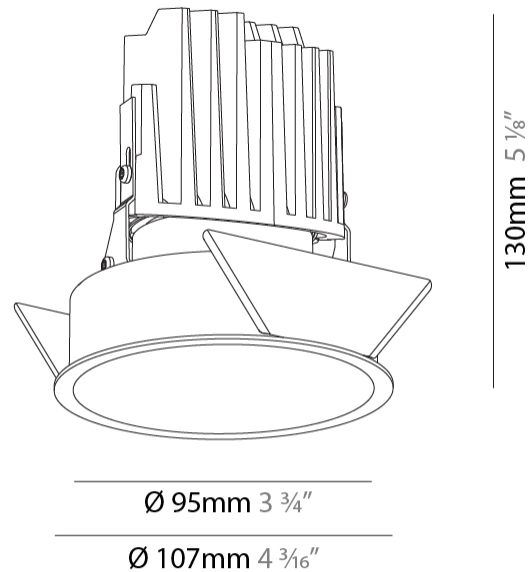

GENERAL

Series: Bioniq
Subseries: Bioniq Round Deep
Brand: Prolicht
Division: Architectural
Mounting Type: Recessed
Mounting Location: Ceiling
Subcategory: Downlight

PHYSICAL

Shape: Round
Diameter (mm): 107
Diameter (in): 4 3/16
Height (mm): 130
Height (in): 5 1/8
Ceiling Thickness (mm): 10 / 12.5 / 15
Ceiling Thickness (in): 3/8 or 1/2 or 9/16
Min. Recessing Depth (mm): 150
Min. Recessing Depth (in): 5 7/8
Light Distribution: Downlight
Weight (kg): 0.533
Weight (lbs): 1.18
Fixture Finish: SSR / BKV / CWI / CRY / HAB / LAG / UFT / ITA / RUA / RUR / MIC / FTG / MYG / TWT / LOD / PUS / FRO / FUP / KIA / POP / BLS / SPG / MEY / GOH / GUM / CHC / COM / ABZ / JAG / OBR / MOS / ROR
Fixture Material: Aluminum Die Cast
Cut-out Measurements: 98mm / 3 7/8"

ELECTRICAL

Lamp Type: LED (Zhaga Standard)
Input Wattage (W): 15.5
Total Output Wattage (W): 13
Dimming: Tri-Mode (Non-Dimming and Phase Dimming (120Vac only) and 0-10V Dimming)
Driver Included: No
Driver Location: Recessed Housing
Driver Type: Constant Current - Universal
Driver Class: Class 2
Housing: See components
Input Voltage (V): 120 - 277
Constant Current (MA): 500

LED

Number of LEDs: 1
Color Temperature (°K): 2700 / 3000 / 3500 / 4000
Max. Delivered Lumen (lm): 1140 / 1180 / 1245 / 1270
CRI: >90 CRI
Lamp Life (hrs): 50000

OPTICAL

Reflector°: 20 / 40 / 60

RATINGS AND CERTIFICATIONS

Certified By: Certified for North American Standards
IP rating: IP54