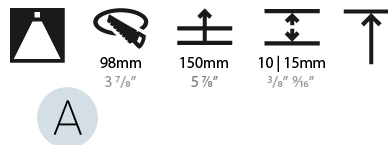

GENERAL

Series: Bioniq
 Subseries: Bioniq Round Deep
 Brand: Prolicht
 Division: Architectural
 Mounting Type: Recessed
 Mounting Location: Ceiling
 Subcategory: Downlight

PHYSICAL

Shape: Round
 Diameter (mm): 107
 Diameter (in): 4 3/16
 Height (mm): 130
 Height (in): 5 1/8
 Ceiling Thickness (mm): 10 / 12.5 / 15
 Ceiling Thickness (in): 3/8 or 1/2 or 9/16
 Min. Recessing Depth (mm): 150
 Min. Recessing Depth (in): 5 7/8
 Light Distribution: Downlight
 Weight (kg): 0.506
 Weight (lbs): 1.12
 Fixture Finish: SSR / BKV / CWI / CRY / HAB / LAG / UFT / ITA / RUA / RUR / MIC / FTG / MYG / TWT / LOD / PUS / FRO / FUP / KIA / POP / BLS / SPG / MEY / GOH / GUM / CHC / COM / ABZ / JAG / OBR / MOS / ROR
 Fixture Material: Aluminum Die Cast
 Cut-out Measurements: 98mm / 3 7/8"

LED

Number of LEDs: 1
 Color Temperature (°K): Warm Dim
 Max. Delivered Lumen (lm): 760
 Nominal Lumen (lm): 1140
 CRI: >90 CRI

OPTICAL

Reflector: 20 / 40 / 60

RATINGS AND CERTIFICATIONS

Certified By: Certified for North American Standards
 IP rating: IP20